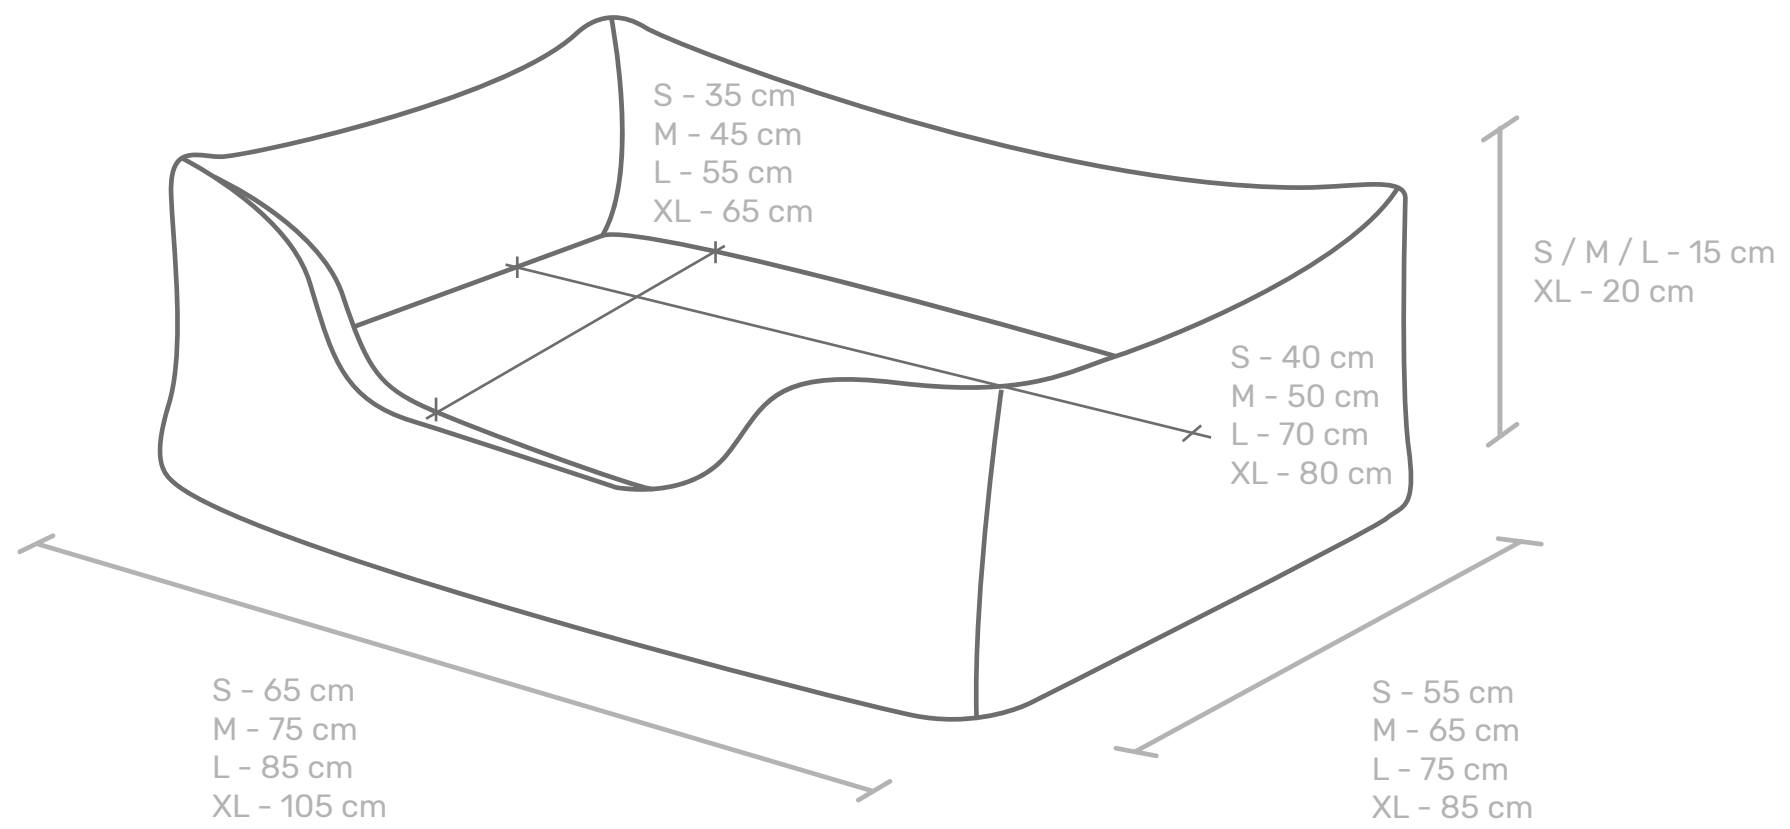

rim in 5 colors
/ same for "Frida" and "Otto" beds

Frida

Otto / orthopedic bed

Colorfull beds with comfortable rim.

Feel free to compose.

S / M / L / XL

Frida

Otto