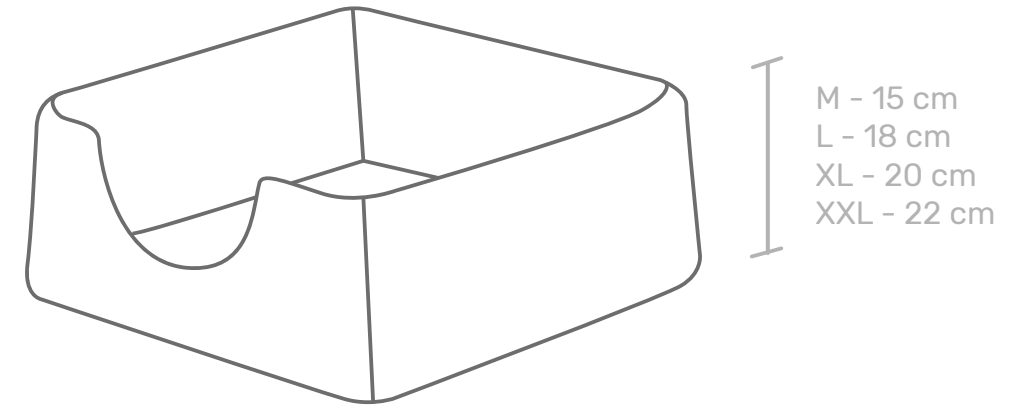

black

M - REXUADBLA00M
L - REXUADBLA00L
XL - REXUADBLA0XL
XXL - REXUADBLAXXL