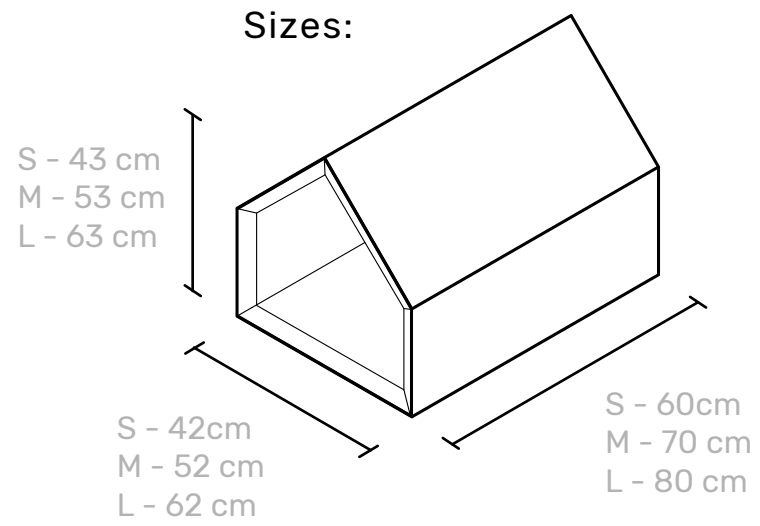

with black mattress
S | REX-BPH-CSZ-CZ-S
M | REX-BPH-CSZ-CZ-M
L | REX-BPH-CSZ-CZ-L