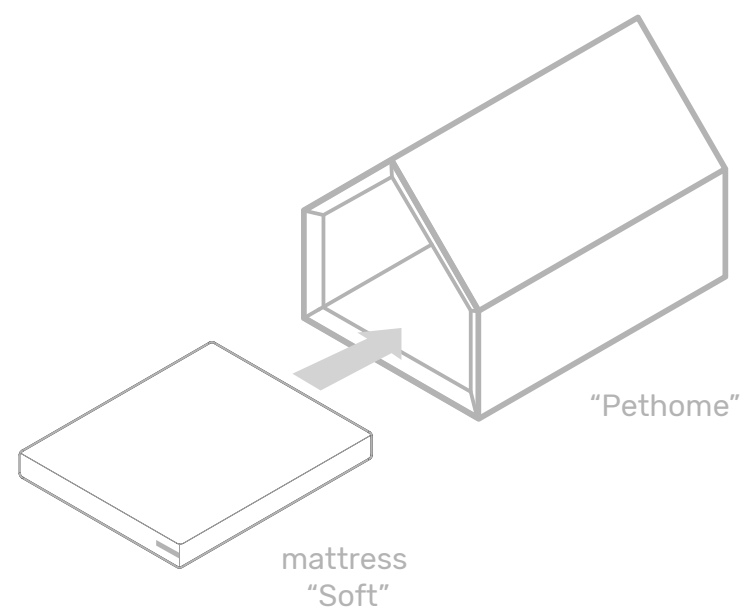

Set size S / Pethome + soft = 70 recycled PET bottles
Set size M / Pethome + soft = 100 recycled PET bottles
Set size L / Pethome + soft = 125 recycled PET bottles