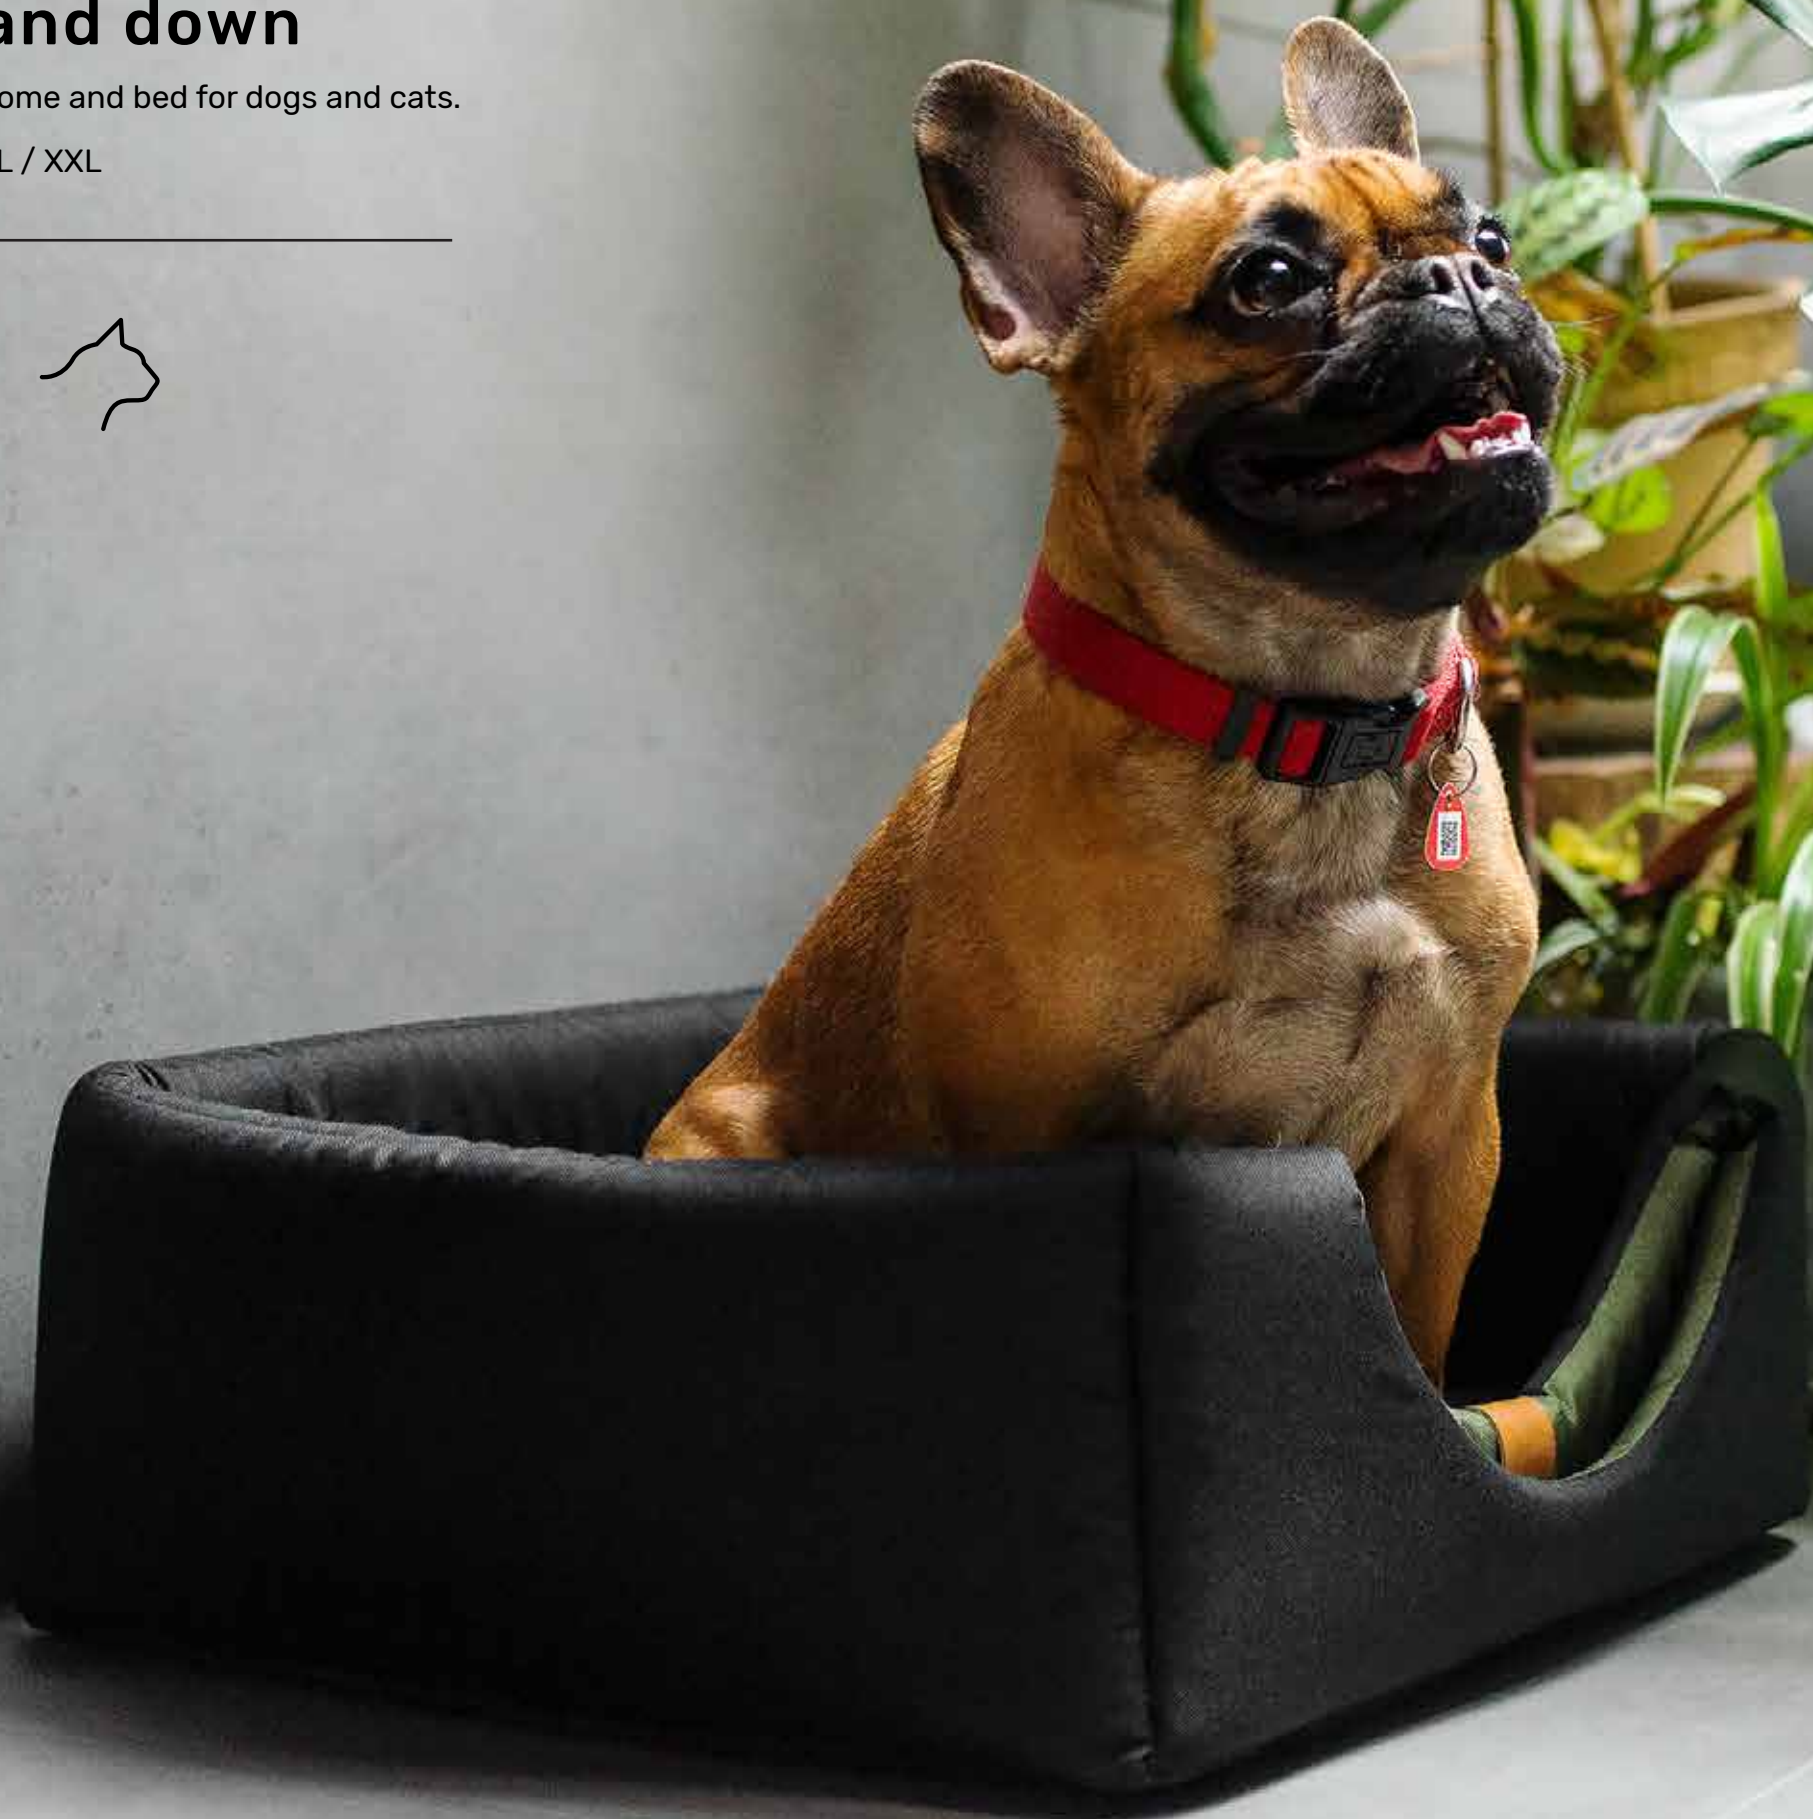

Up and down

2 in 1 - home and bed for dogs and cats.

M / L / XL / XXL