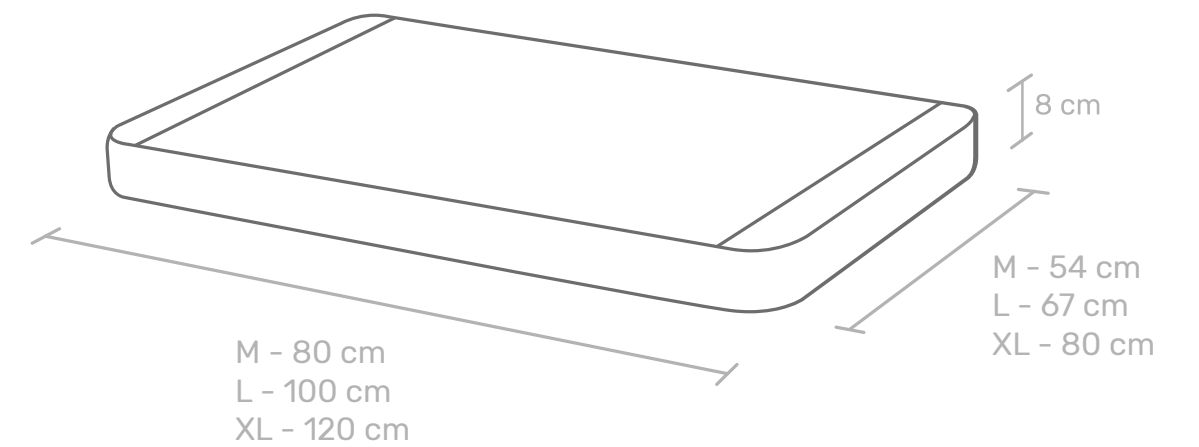

M - REXMZIBL300M
L - REXMZIBL300L
XL - REXMZIBL30XL

navy blue

M - REXZIPNY100M
L - REXZIPNY100L
XL - REXZIPNY10XL

available with medical foam >

M - REXMZINY100M
L - REXMZINY100L
XL - REXMZINY10XL

M - 80 cm
L - 100 cm
XL - 120 cm

M - 54 cm
L - 67 cm
XL - 80 cm

water resistant

easy to clean

scratch resistant

demountable

antiallergic

stabilization foam 5cm

memory foam 3cm