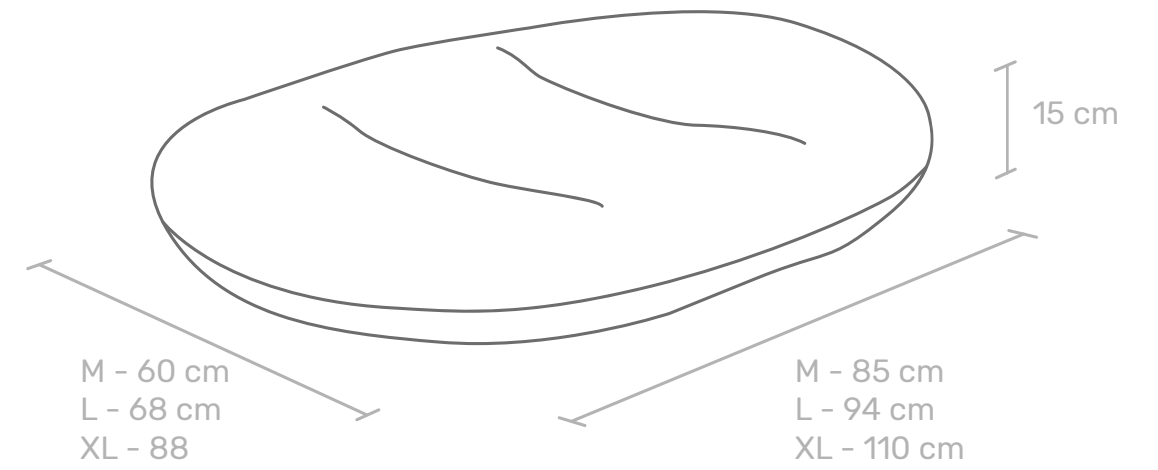

M - REXPILLME00M
L - REXPILLME00L
XL - REXPILLME0XL

M - REXPILGRY00M
L - REXPILGRY00L
XL - REXPILGRY0XL

M - REXPILBLA00M
L - REXPILBLA00L
XL - REXPILBLA0XL

M - REXPILNAV00M
L - REXPILNAV00L
XL - REXPILNAV0XL

M - REXPILGRE00M
L - REXPILGRE00L
XL - REXPILGRE0XL

M - REXPILBRO00M
L - REXPILBRO00L
XL - REXPILBRO0XL