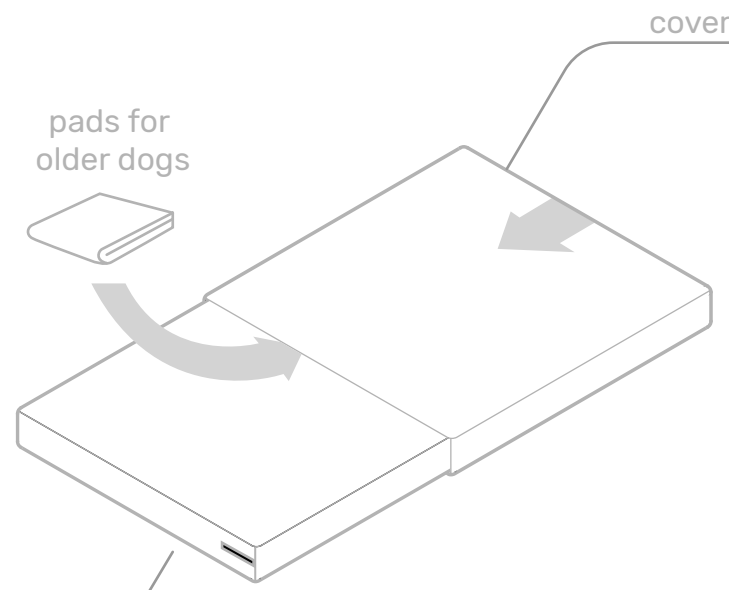

S - 16 cm
M - 18 cm
L - 20 cm

S - 50 cm
M - 75 cm
L - 100 cm

demountable

soft
foam

easy
to clean

non-slip
bottom

REXPRODUCT.COM

cover  to wash in washing machine  easy to clean