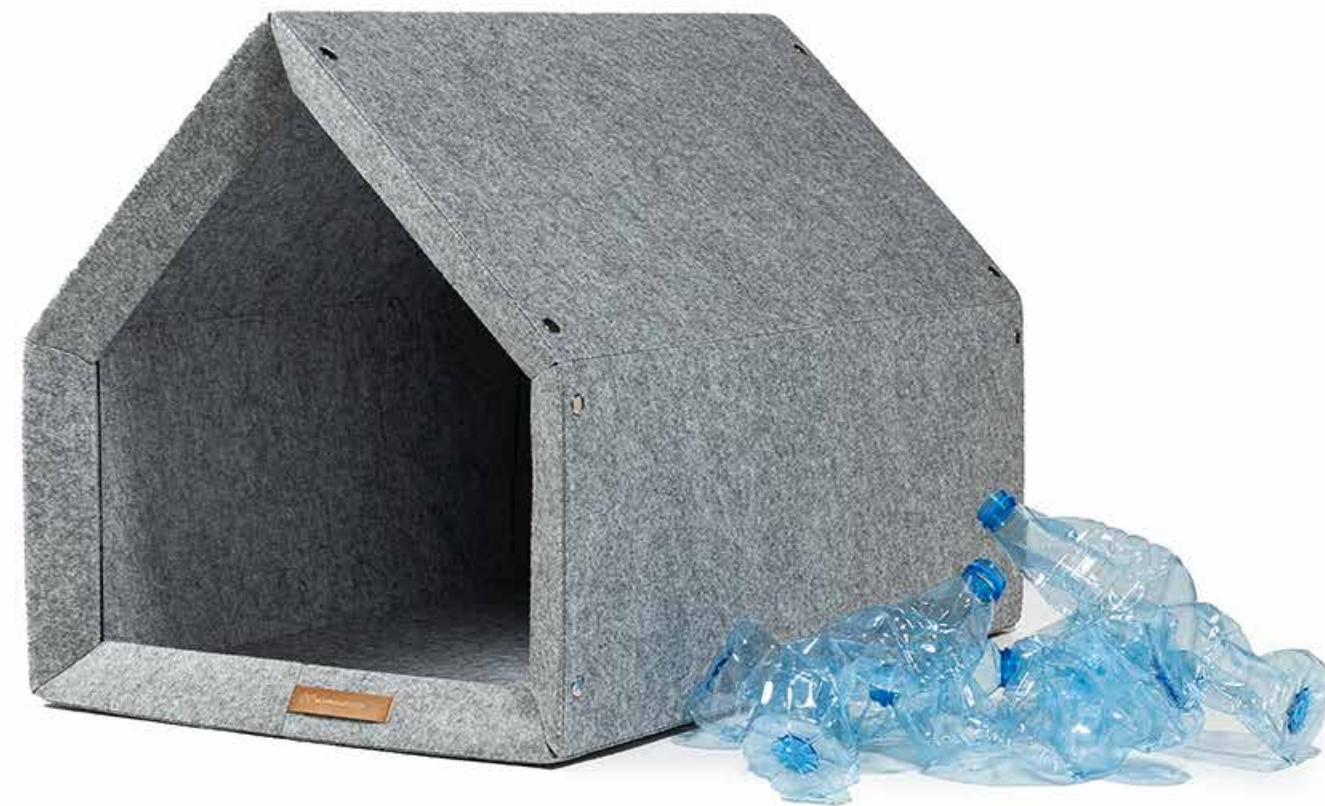

scratch resistant

timeless design

noise isolating properties

Pethome

Ecological home for dogs and cats.t

S / M / L

graphite (without mattress)

- S - REX-BPH-CSZ-BRAK-S
- M - REX-BPH-CSZ-BRAK-M
- L - REX-BPH-CSZ-BRAK-L