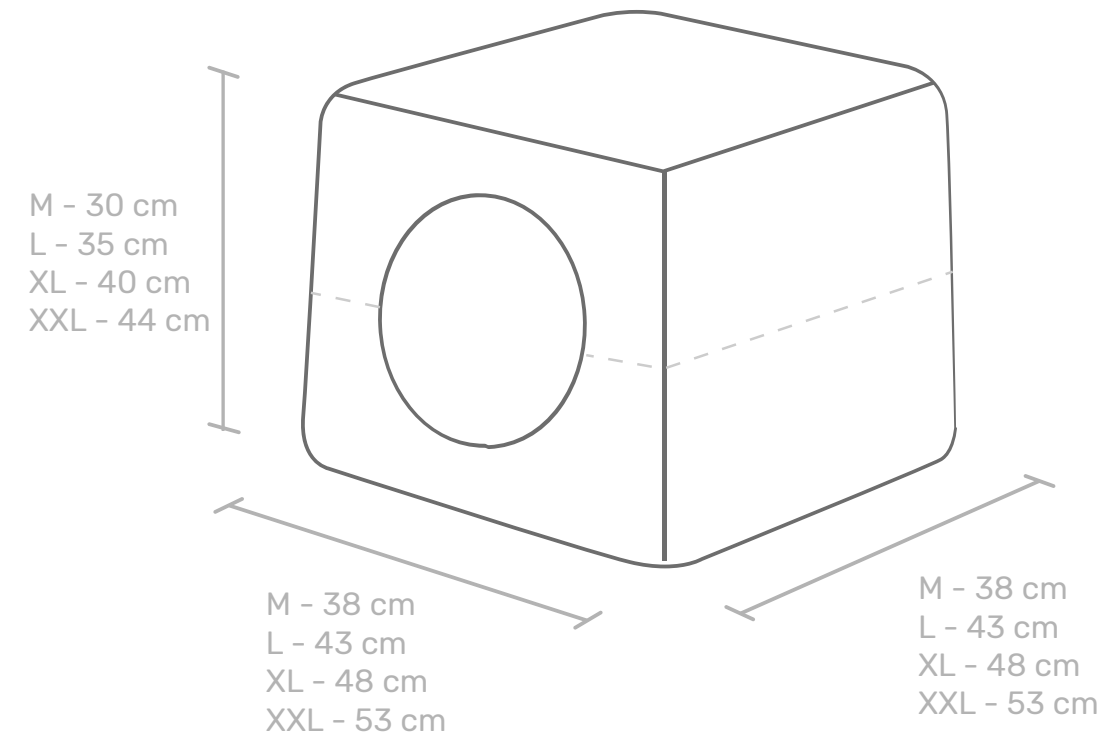

black

M - REXUADBLA00M
L - REXUADBLA00L
XL - REXUADBLA0XL
XXL - REXUADBLAXXL