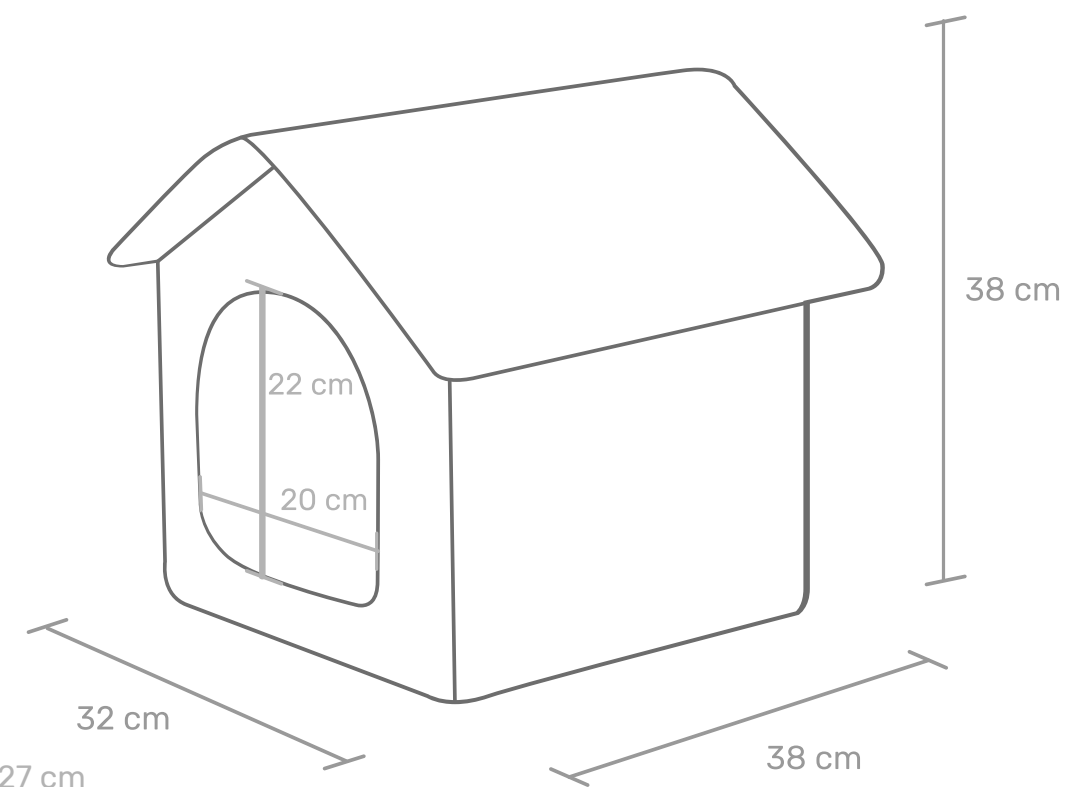

M - 27 cm
L - 32 cm
XL - cm
XXL - cm

Zip zap

Orthopedic bed for dogs and cat
with detachable blankets.

M / L / XL

gray

M - REXZIPBL100M
L - REXZIPBL100L
XL - REXZIPBL10XL

available with medical foam >

M - REXMZIBL100M
L - REXMZIBL100L
XL - REXMZIBL10XL