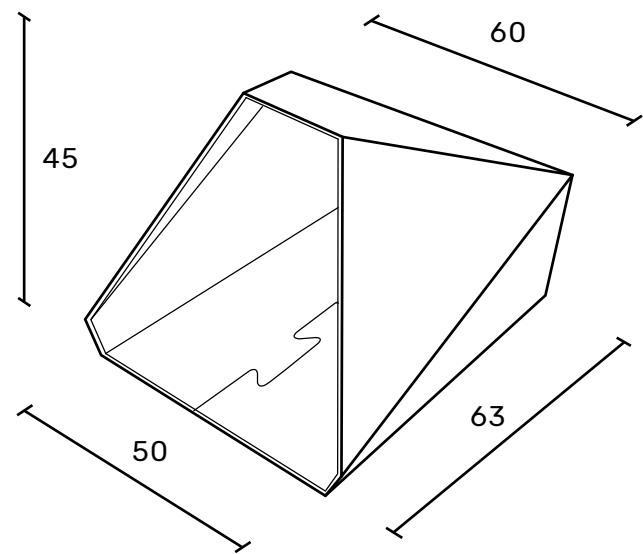

with black mattress
REX-BPCT-CSZ-GR-U